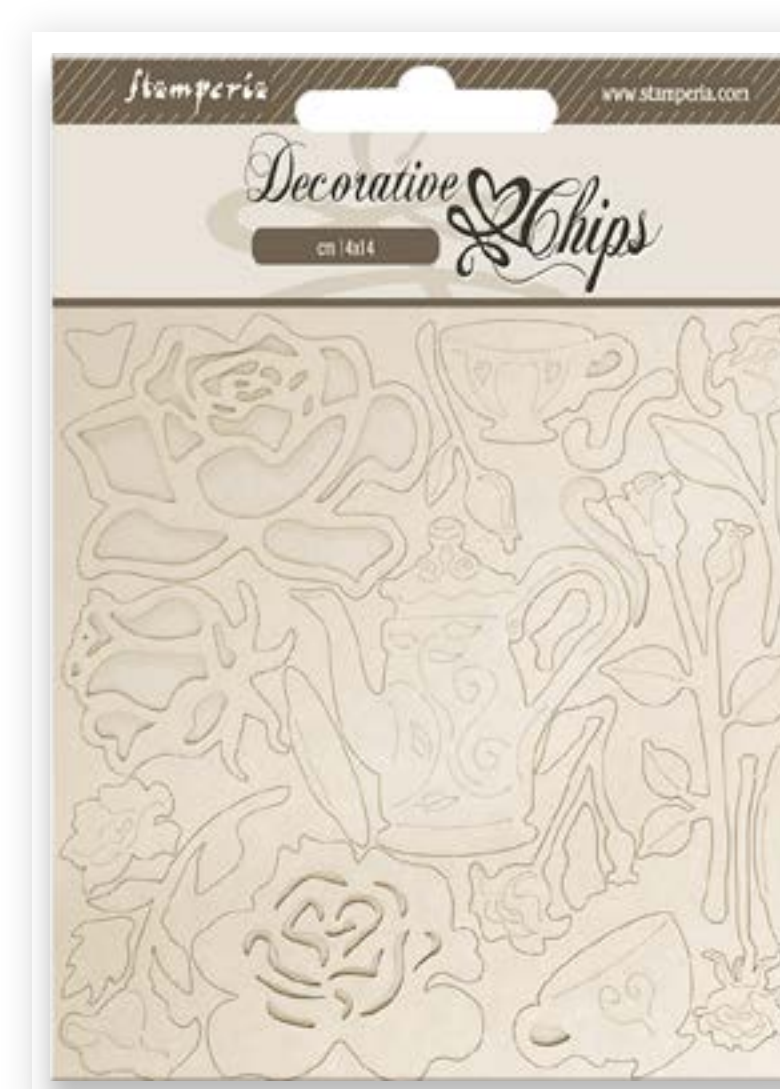

DECORATIVE CHIPS

HOUSE
OF ROSES
Stamperia

LASER CUT
cm 14 x 14 - 5.51" x 5.51"

- Very thin and detailed laser cut
- Embellishment for scrapbooking and card making

● **SCB258**

● **SCB259**

RELATED ITEMS

FLAT POINT BRUSH SIZE 4
KR120