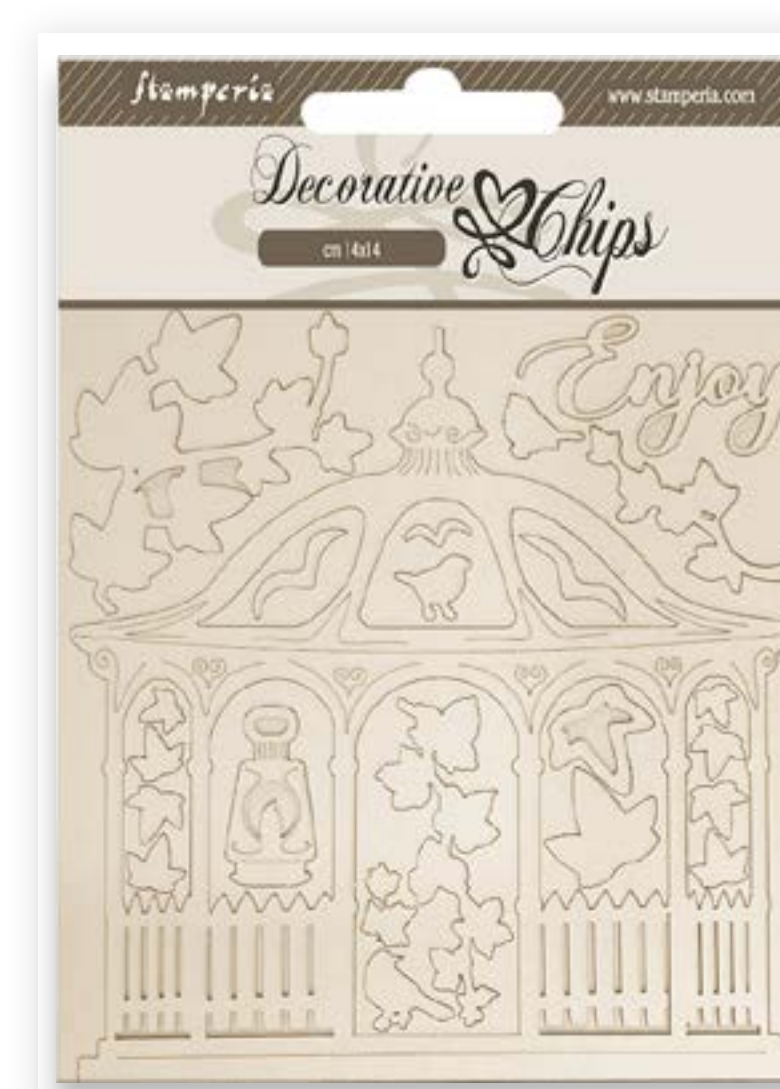

DECORATIVE CHIPS

HOUSE
OF ROSES
Stamperia

LASER CUT
cm 14 x 14 - 5.51" x 5.51"

- Very thin and detailed laser cut
- Embellishment for scrapbooking and card making

● **SCB258**

● **SCB259**

RELATED ITEMS

FLAT POINT BRUSH SIZE 4
KR120