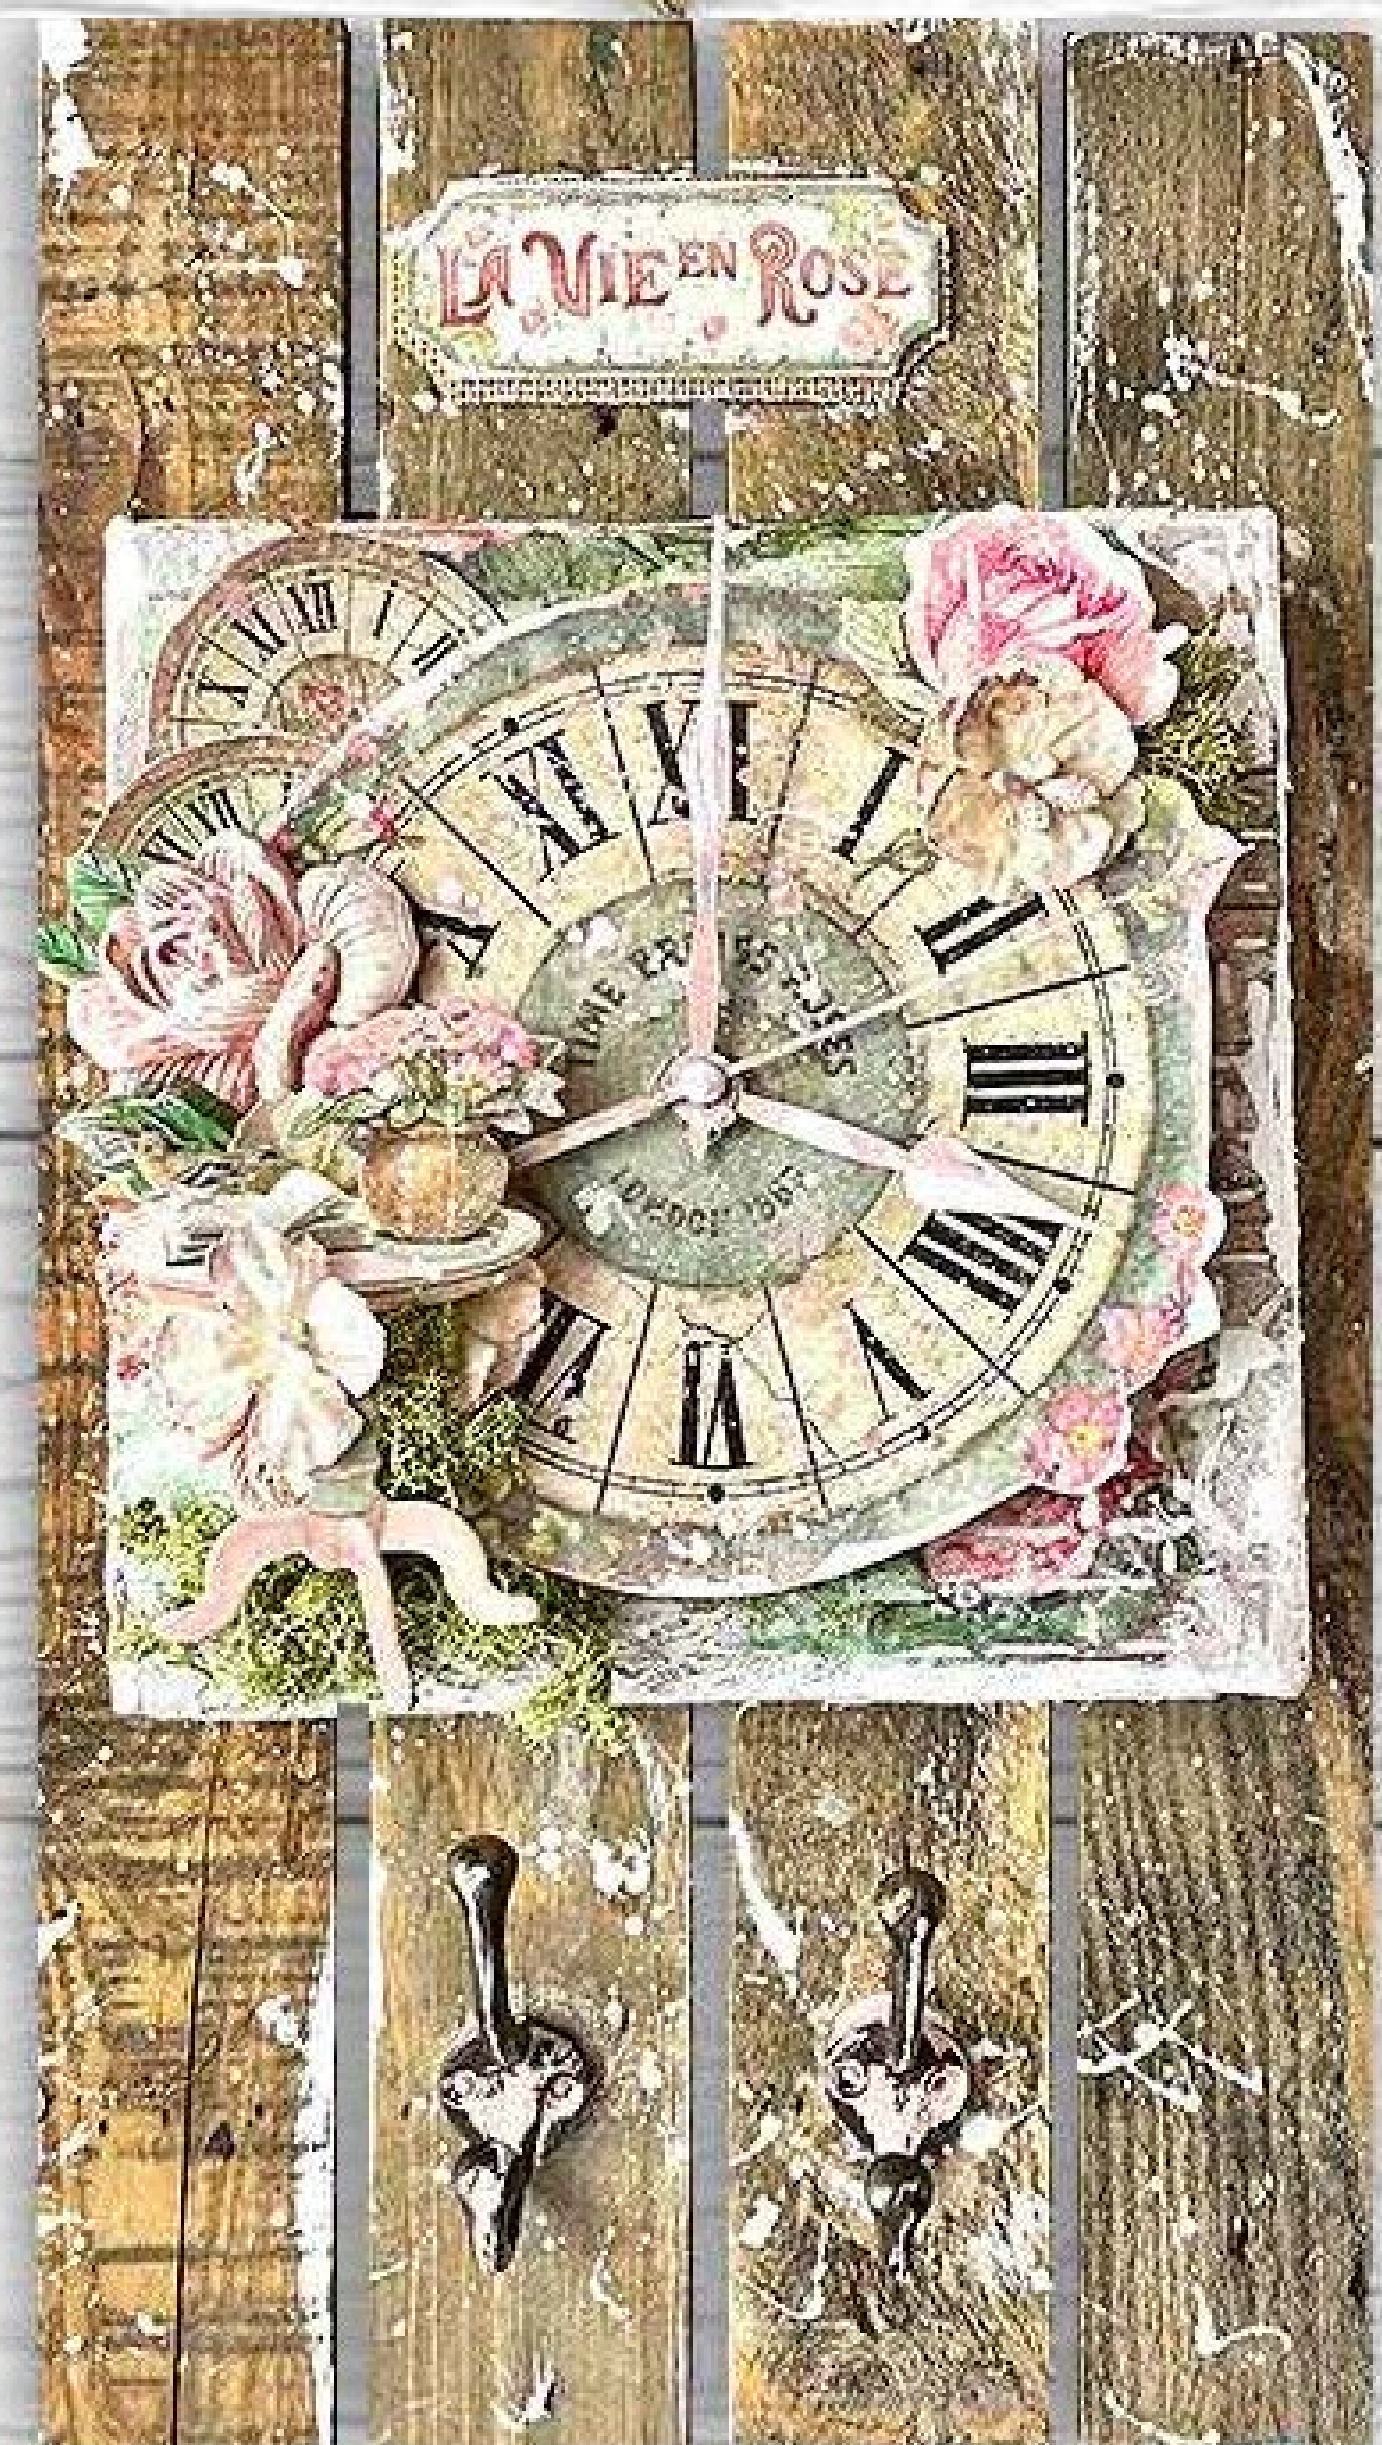

SARA ALCOBENDAS

Clock Palet

DFSA4XHR	Rice Paper A4 Selection
DC33G	Rice Paper Glue
DFLDC114	Die Cut
K3P67	Volume Paste
KSTD110	Stencil
KACMA559	Silicon Mould A5
KAL11	Allegro White
KAL44	Allegro Powder Blush
KAL57	A llegro Ancient Pink