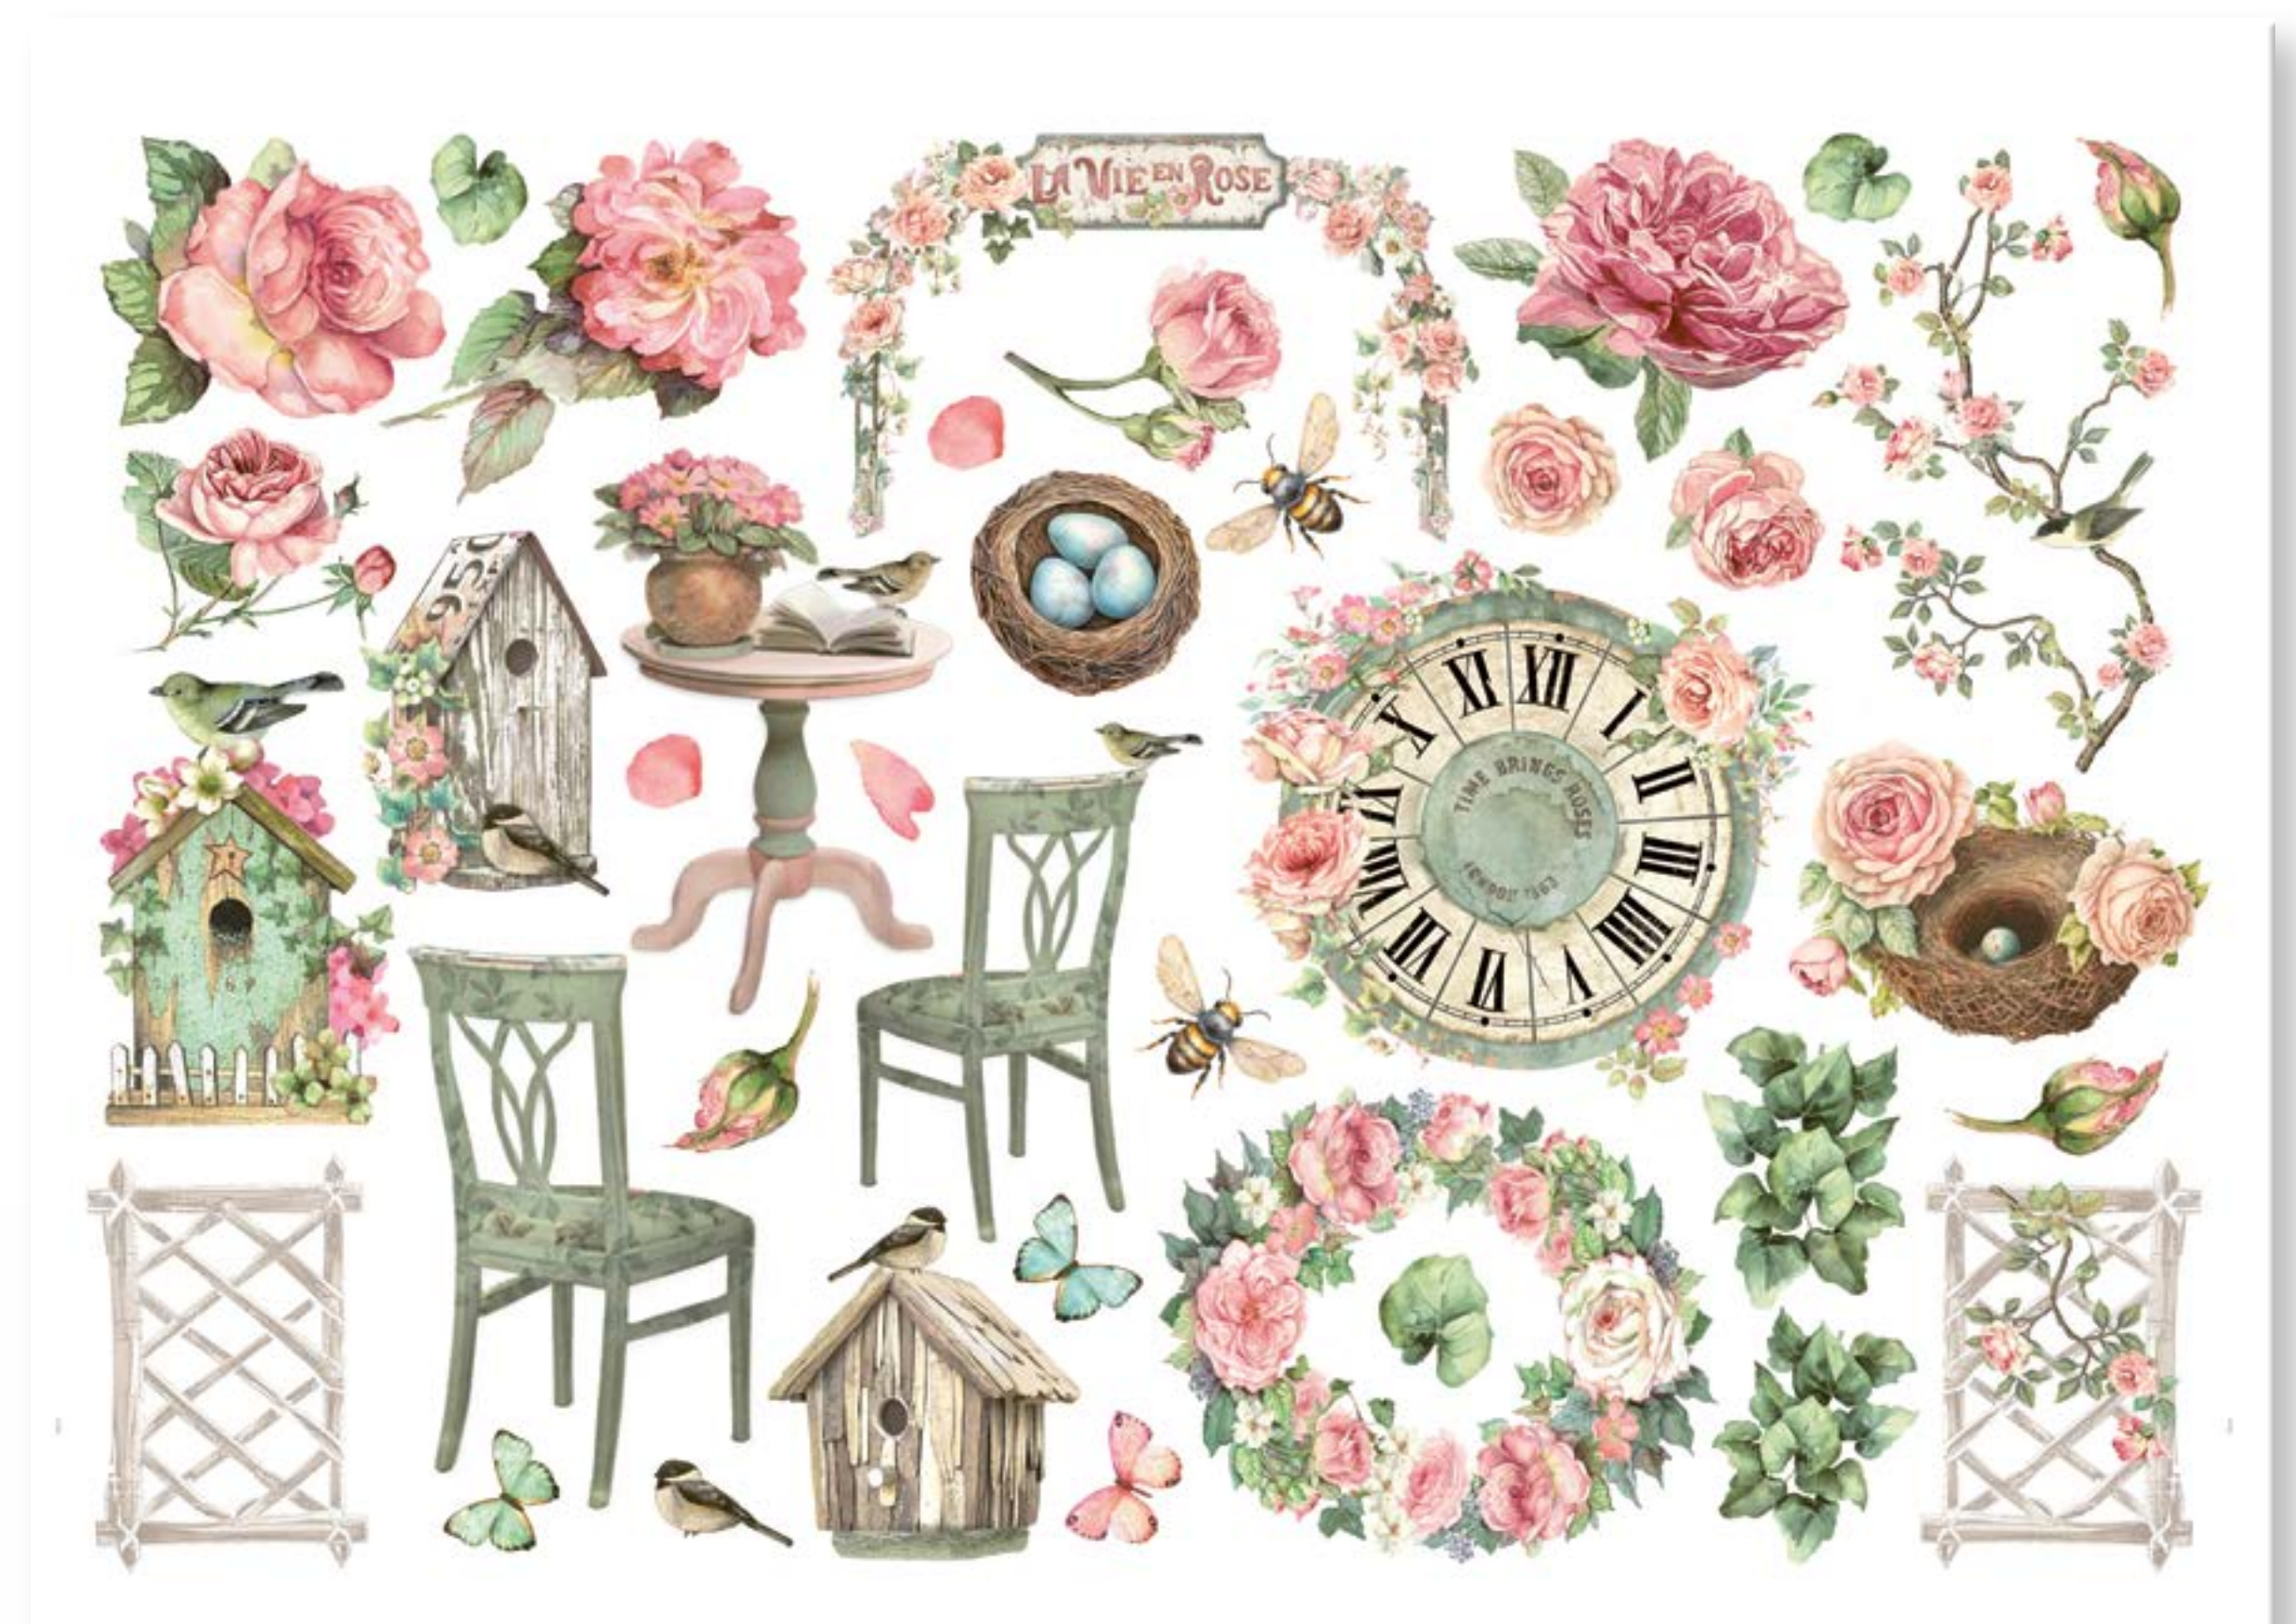

RELATED ITEMS

BURIN
KRV03

REVERSE TWEEZERS
KRV04

HOW TO USE 

● **DFLCT62**

ADHESIVE PAPER CUT OUTS - 37 PCS

cm 12 x 16.5 - 4.72" x 6.49" - gr 300

- Suitable for Journaling, Card Making and Scrapbooking
- Combine them to create the perfect focal point for your pages