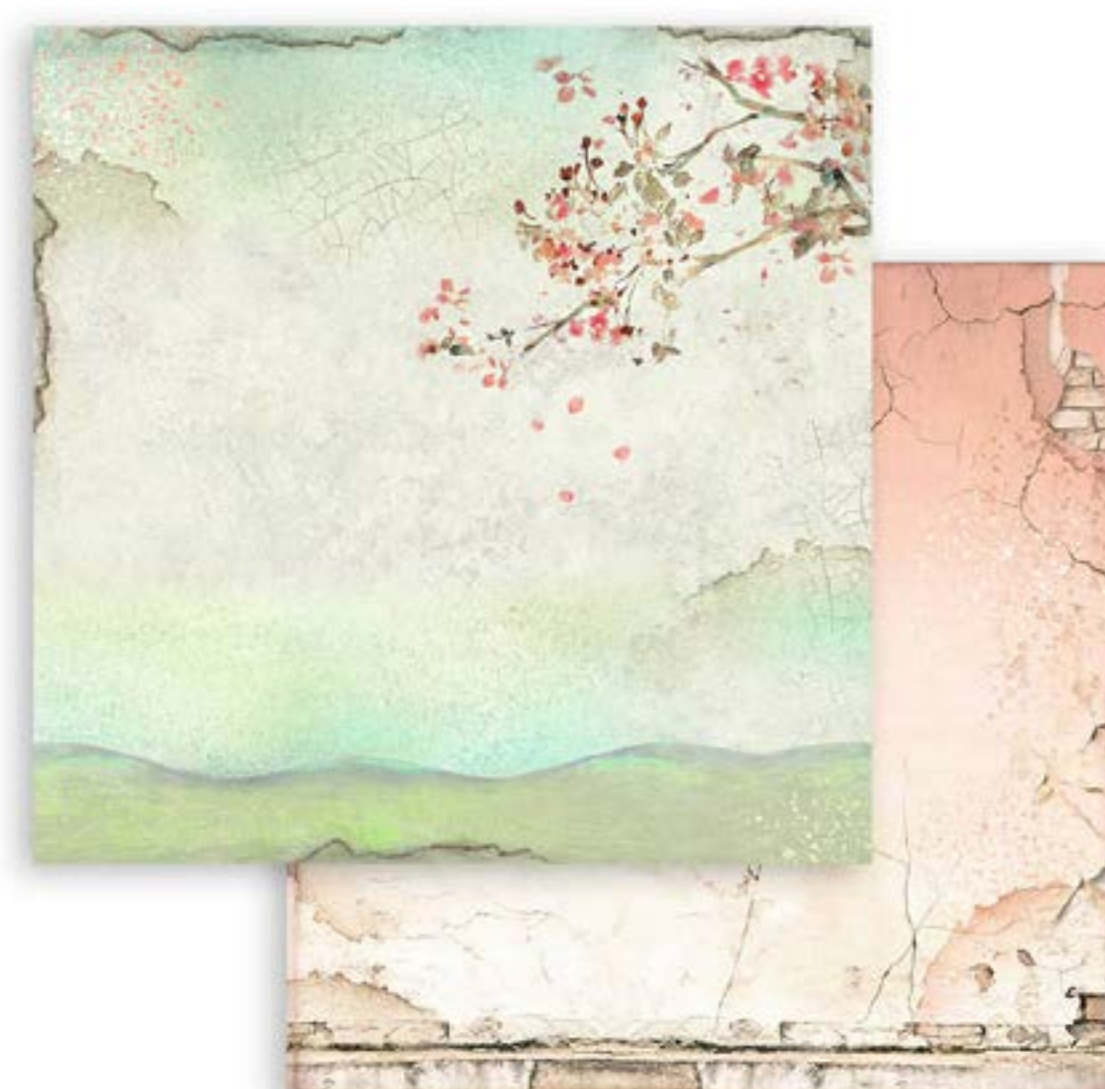

SCRAPBOOKING PAGES

HOUSE
OF ROSES
Stamperia