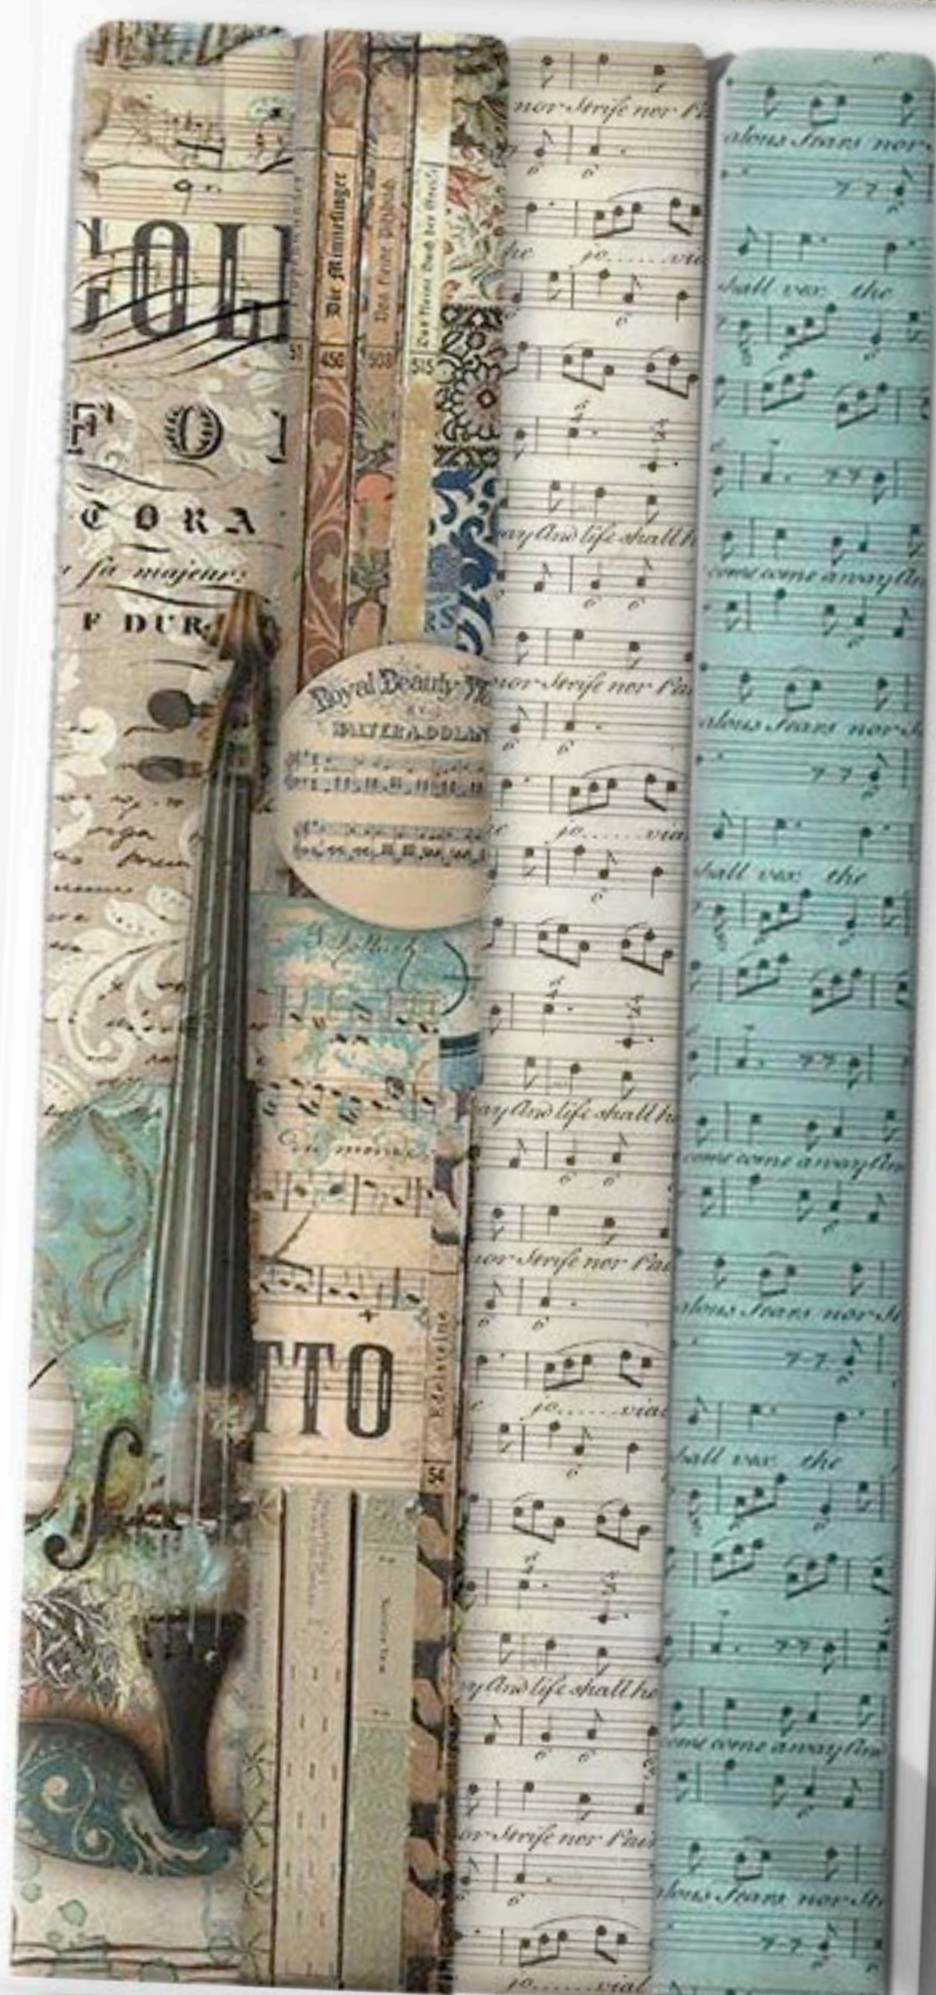

KSTDQ119

KSTDQ120

 **HOW TO USE**
click and watch

FABRIC

SBPLT38 CM 30 x 30 - 11.81" x 11.81"

The Fabric can be sewn by hand or by machine. Can also be glued with Craft Glue - DC 31 - and washed by hand in cold water.

smooth effect  **HOW TO USE**
click and watch

DC31 CRAFT GLUE 80ML

HARMONY TAG

- | | |
|----------|------------------------|
| SBBL48 | SCRAPBOOKING PAD LARGE |
| KLSM16 | CRAFTY SHAPES |
| SCB245 | DECORATIVE CHIPS |
| DFLRB125 | RUB ON |
| DFLCT56 | EPHEMERA |
| WKPR02 | DYE INK PAD COFFEE |
| WTK204 | CLEAR STAMP |
| DC31 | CRAFT GLUE |
| KSTQ120 | STENCIL |
| SBPLT38 | FABRIC |
| K3P67 | VOLUME PASTE |
| KAL25 | ALLEGRO TURQUOISE |
| KAL53 | ALLEGRO NOUGAT |
| KAL12 | ALLEGRO IVORY |