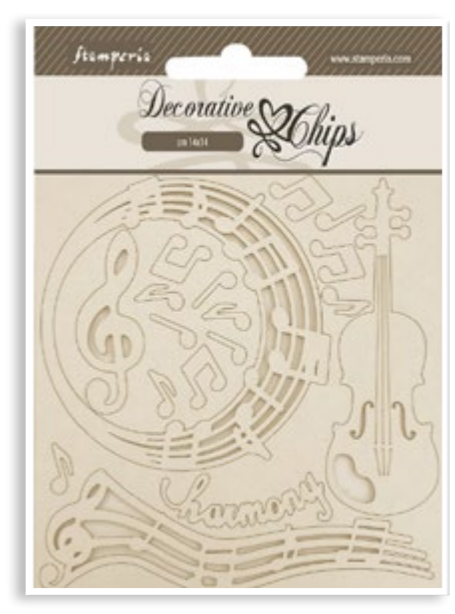

DECORATIVE chips

CM 14 x 14 - 5.51" x 5.51"

Very thin and detailed laser cut embellishments for scrapbooking and card making.

SCB245