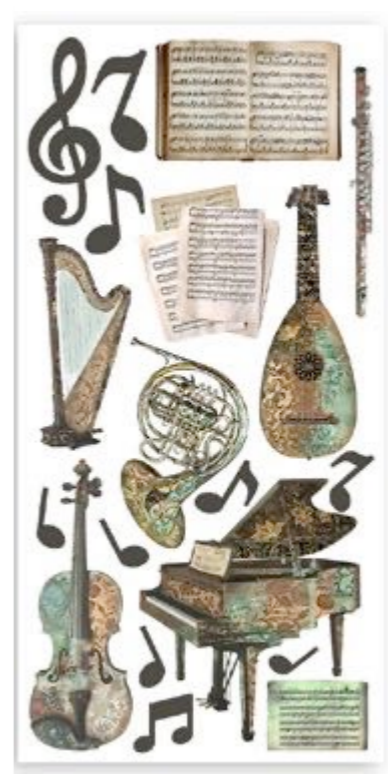

DFSA4965

DFSA4966

DFSA4967

DFSA4968

DC29M VELO GLUE 80ML

RICE PAPER *backgrounds*

DFSAK6033 PACK OF 8 ASSORTED PRINTED RICE PAPER A6
CM 10.5 x 14.8 - 4.13" x 5.82" - GR 28

Rice Paper Backgrounds is a selection of subjects that you can use to create background in your journal page or in your cards. You only need to add a subject, like an Ephemera or a Die Cut, and your creation will be ready.

HOW TO USE
click and watch

PAPER *cut-outs*

SBBCT05

4 DOUBLE FACED SHEETS
ACID FREE

CM 15 X 30.5 - 6" X 12" - GR 190

The pack contains 4 papers, 15x30.5 cm and 6"x12" inch. It is brimming with subjects and hundreds of pre-cut embellishments. Printed on 190 gsm paper with double-sided designs, these cut-outs are perfect for enriching any project of Scrapbooking and Journaling