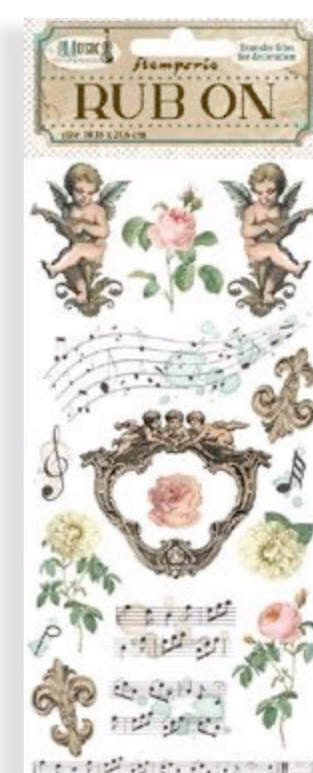

PAPER *cut-outs*

SBBCT05

4 DOUBLE FACED SHEETS
ACID FREE

CM 15 X 30.5 - 6" X 12" - GR 190

The pack contains 4 papers, 15x30.5 cm and 6"x12" inch. It is brimming with subjects and hundreds of pre-cut embellishments. Printed on 190 gsm paper with double-sided designs, these cut-outs are perfect for enriching any project of Scrapbooking and Journaling

RUB ON

TRANSFER FILM FOR DECORATION

CM 21.16 X 21.6 - 8.33" X 2.36"

With Rub On you can transfer images on any kind of smooth surface, as they were printed on it. Very suitable for journaling and decorations. Best on light colour surfaces.

DFLRB124

DFLRB125