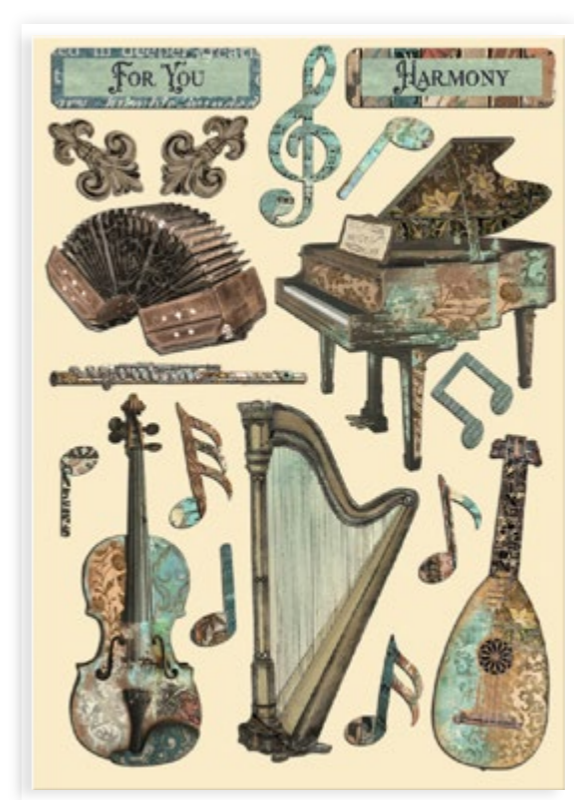

WOODEN SHAPE laser cut

KLSP175 CM 14.8 x 21 - 5.83" x 8.27"