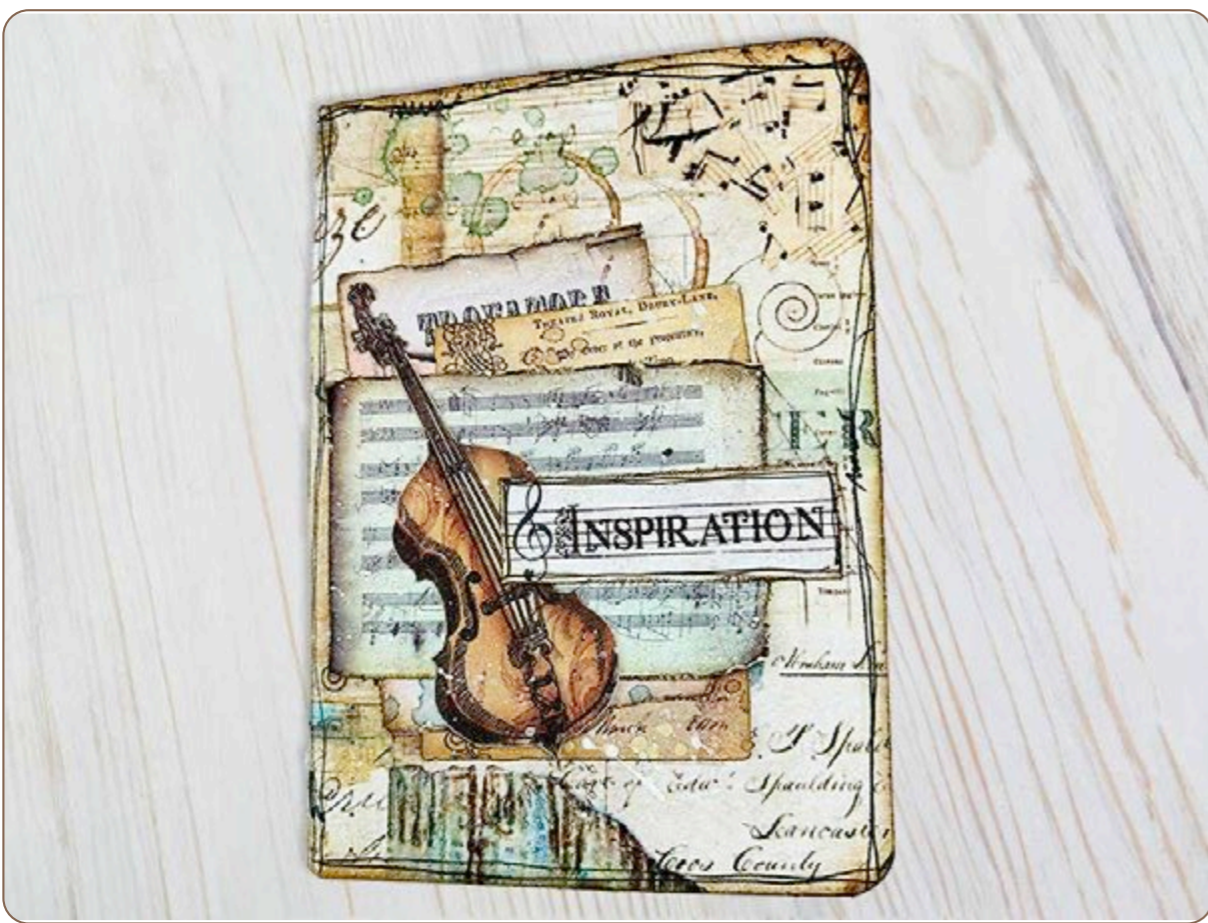

smooth effect  **HOW TO USE**
click and watch

DC31 CRAFT GLUE 80ML

HARMONY TAG

- | | |
|----------|------------------------|
| SBBL48 | SCRAPBOOKING PAD LARGE |
| KLSM16 | CRAFTY SHAPES |
| SCB245 | DECORATIVE CHIPS |
| DFLRB125 | RUB ON |
| DFLCT56 | EPHEMERA |
| WKPR02 | DYE INK PAD COFFEE |
| WTK204 | CLEAR STAMP |
| DC31 | CRAFT GLUE |
| KSTQ120 | STENCIL |
| SBPLT38 | FABRIC |
| K3P67 | VOLUME PASTE |
| KAL25 | ALLEGRO TURQUOISE |
| KAL53 | ALLEGRO NOUGAT |
| KAL12 | ALLEGRO IVORY |