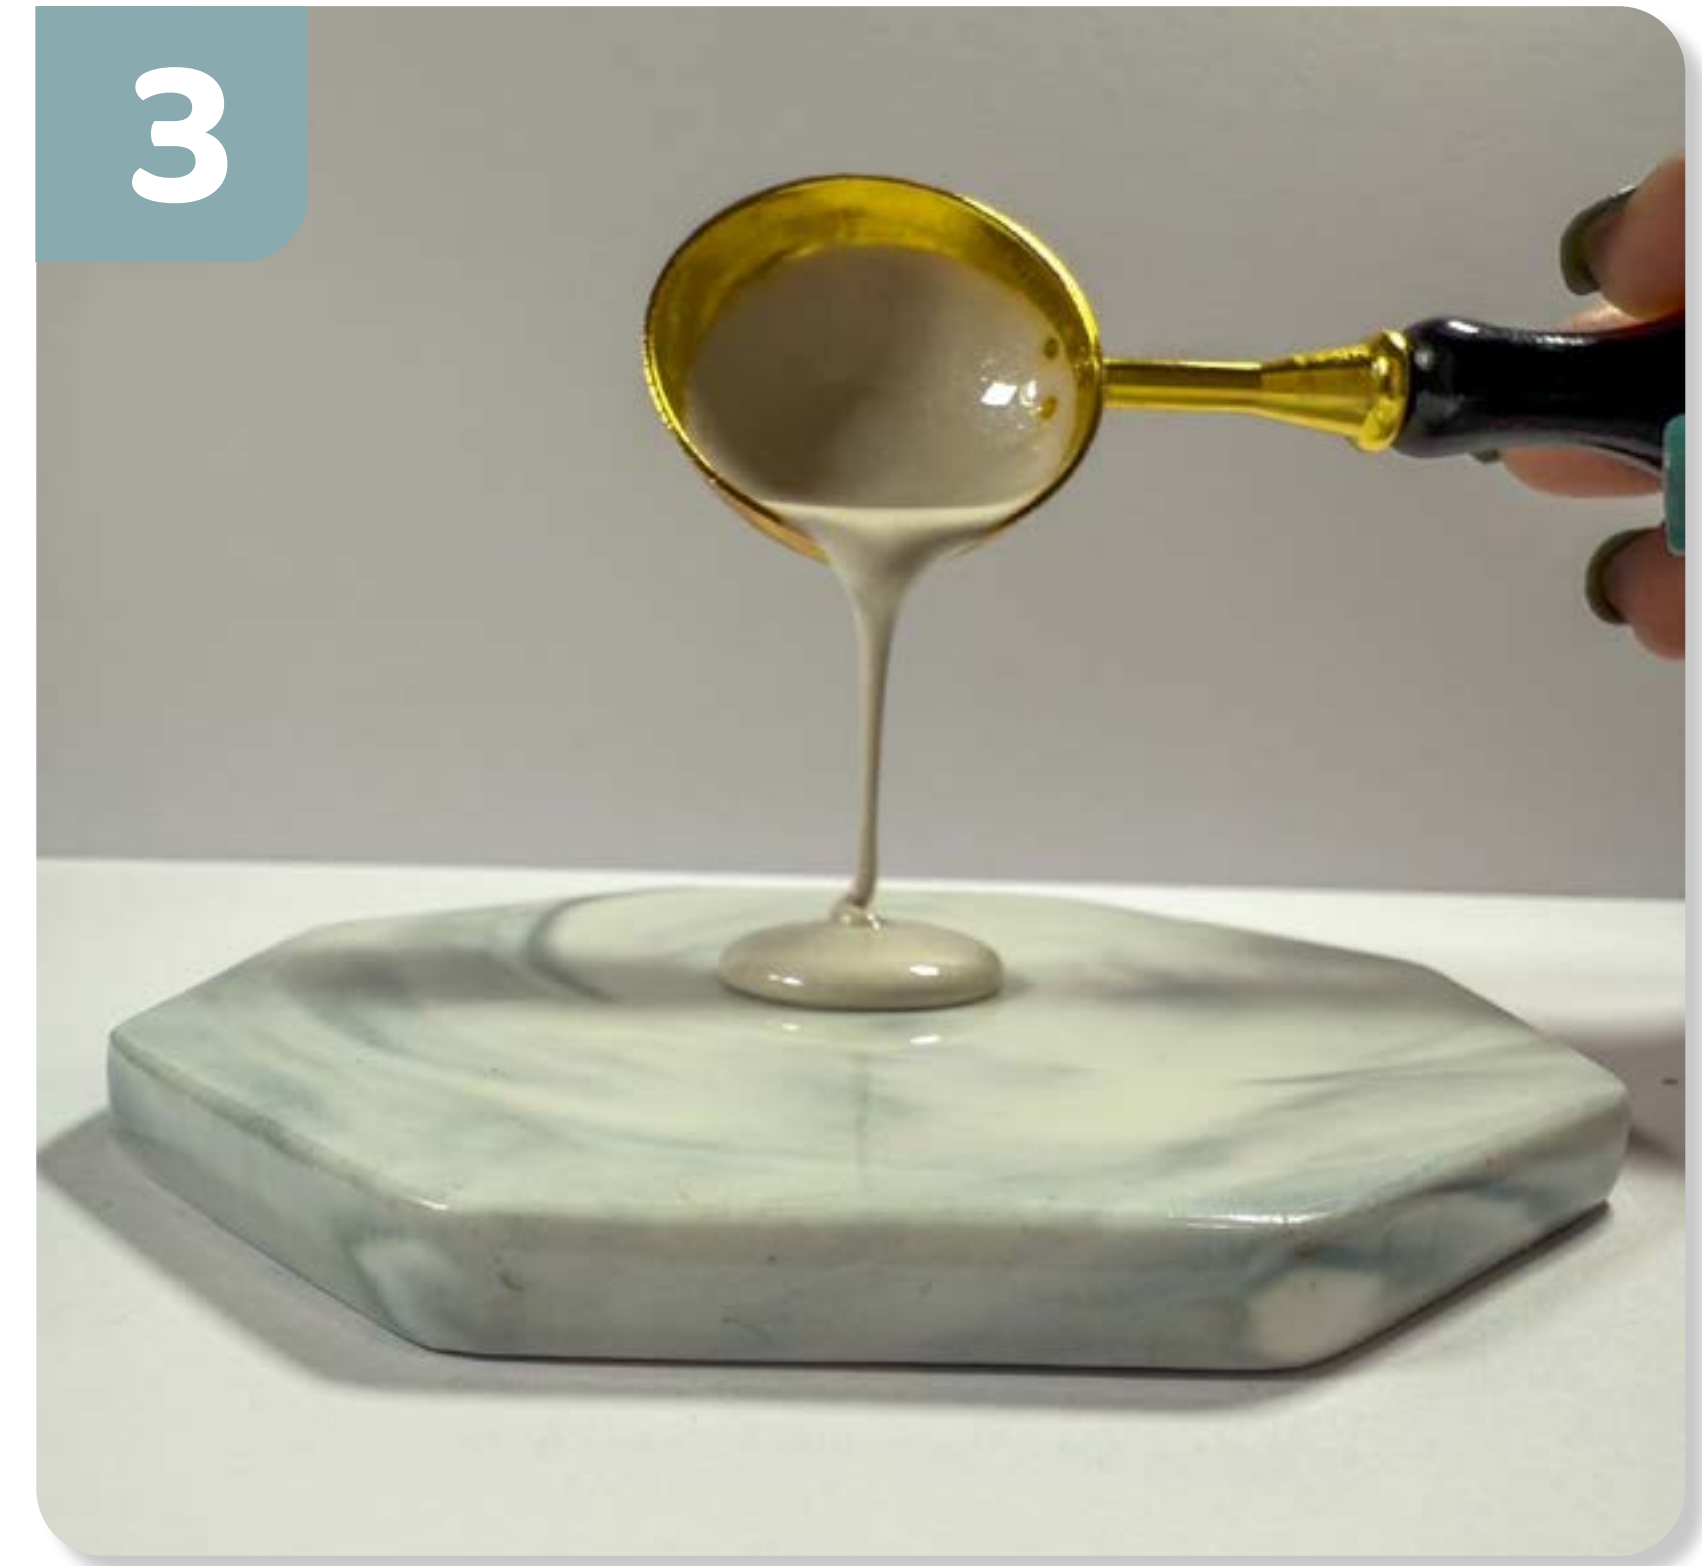

VIDEO PRESENTATION 

Exploring different wax colors is so much fun! Join Liu, our talented designer, to learn techniques and spark your creativity.

How to Seal With Wax

Stamperia

1

Set Up the Wax Burner by placing a lit candle under the wax burner to heat it.

2

Place the spoon on the burner and put into it at least three pieces of wax. Wait for them to melt completely.

3

Pour the melted Wax onto your chosen area, using enough wax to fully cover the size of your stamp.