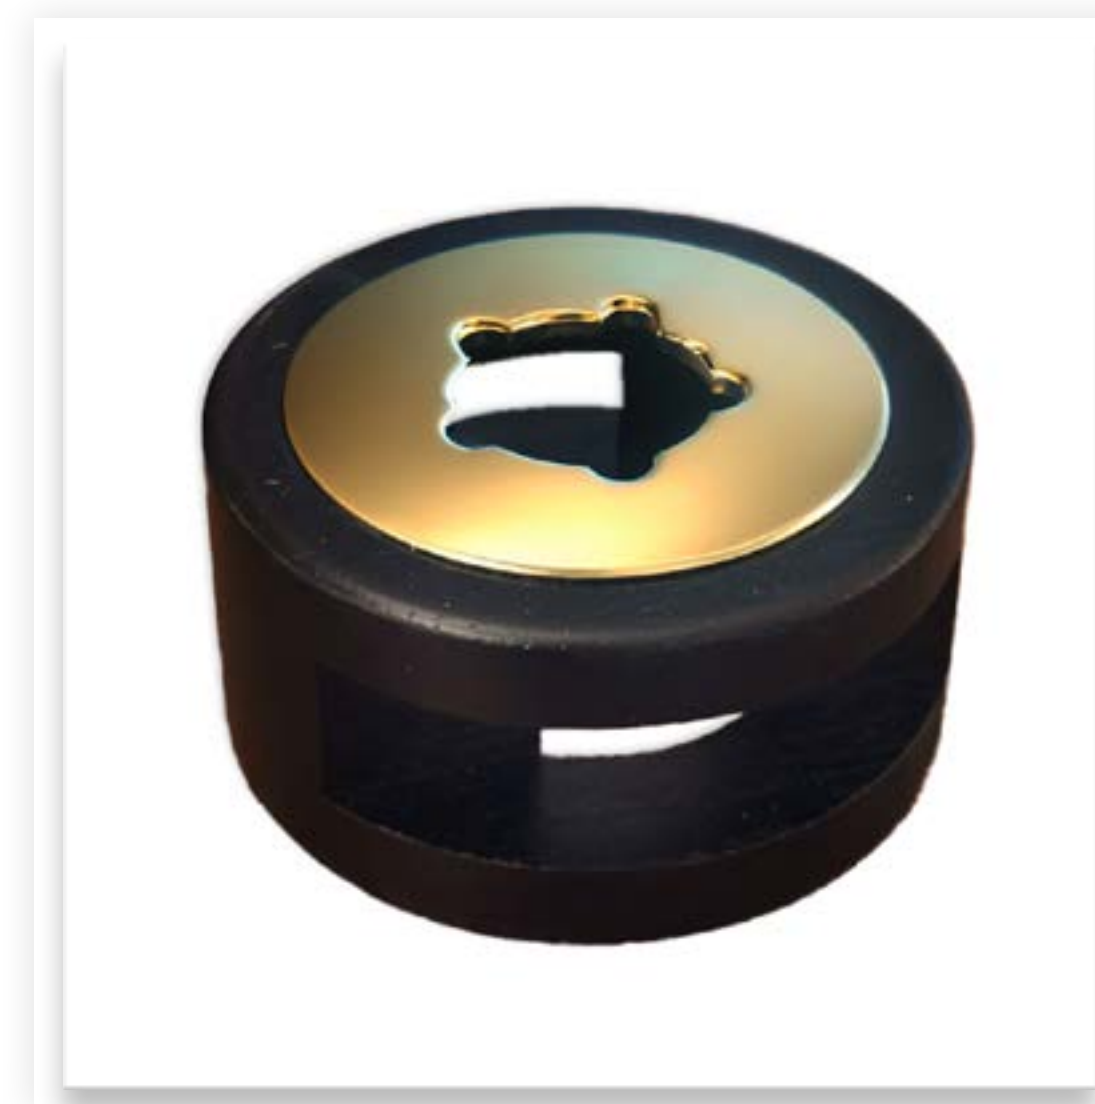

2

Place the spoon on the burner and put into it at least three pieces of wax. Wait for them to melt completely.

3

Pour the melted Wax onto your chosen area, using enough wax to fully cover the size of your stamp.

WAXC11
LIGHT GOLD

WAXC12
BLUETTE

BURNER FOR WAX

Stamperia

● WAX02

Burner for wax

cm 8 x 8 x 4.5 - 20.32" x 20.32" x 11.43"

- The Wax Burner, crafted from wood, is designed to hold a small candle at the base and support the special spoon on top.
- Always supervise the burner when the candle is lit. Once the wax is melted, avoid overheating .

HANDLE WITH SEAL

Stamperia

● WAX01

Handle with seal

cm 6 x 16.5 x 3.5 - 15.24" x 41.92 x 8.89"

- The wooden handle is a versatile and valuable tool.
 - It comes with a copper seal, but the seal is interchangeable, allowing you to attach any other Stamperia seal to the handle in order to suit your project.